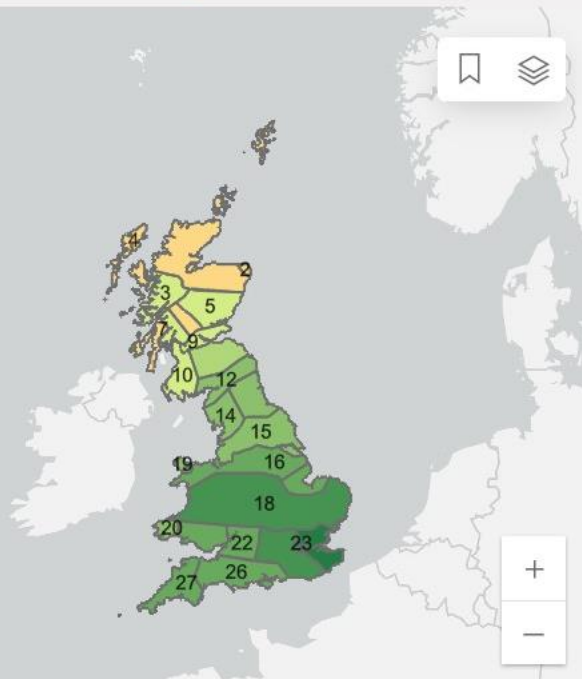

Contains OS data © Crown Copyright and dat... Powered by Esri

TNUoS Charges 2030-2031