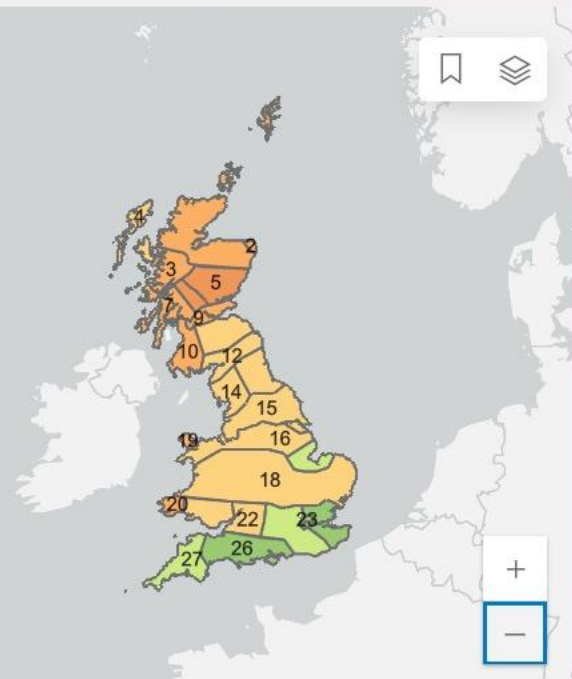

TNUoS Charges 2024-2025